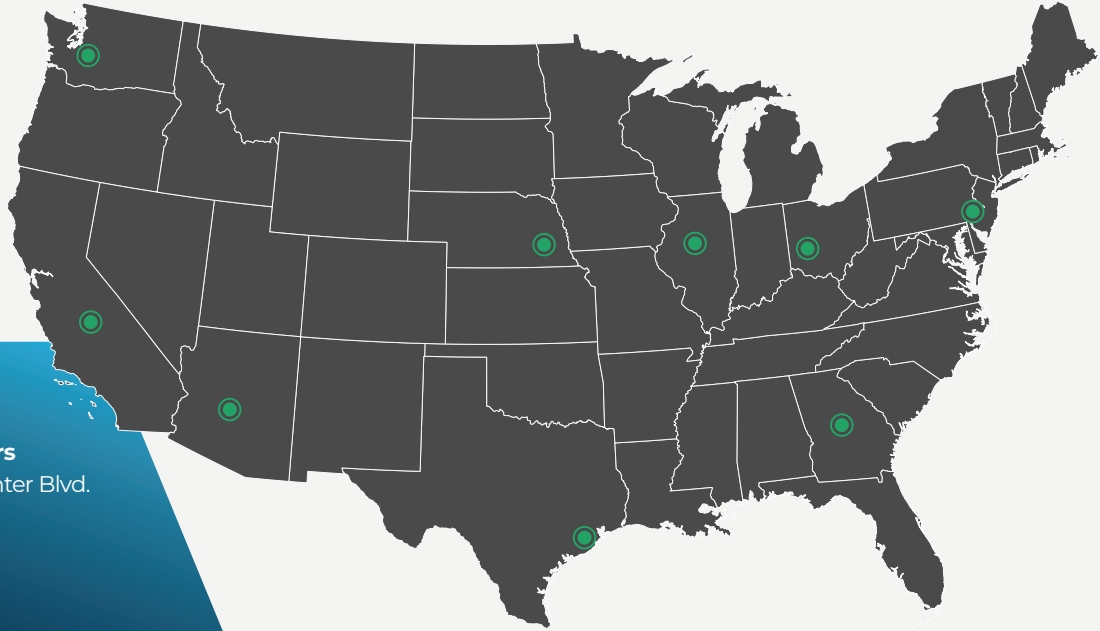

YOUR RELIABLE PARTNER IN POWER AND PRODUCTIVITY

WCR

Central Region World Headquarters

2377 Commerce Center Blvd.
Suite B
Fairborn, OH 45324
P: 937.223.0703
F: 937.223.2818

Midcentral Region

836 Aspen St.
Seward, NE 68434
P: 309.857.3544
F: 309.697.0399

Midwest Region

1610 W. Altorfer Dr.
Peoria, IL 61615
P: 309.697.0389
F: 309.697.0399

Northeast Region

4080 Blanche Road
Bensalem, PA 19020
P: 215.447.8152
F: 215.447.8162

Northwest Region

3126 C ST - NE
Auburn, WA. 98002
P: 253.256.6703
F: 559.266.3354

South Central Region

1023 Wilson Road
Clute, TX 77531
P: 979.265.3040
F: 979.265.3044

Southeast Region

8345 Grace Road
Macon, GA 31216
P: 478.738.0873
F: 478.738.0874

Southwest Region

5059 N. 54th Ave.
Glendale, AZ 85301
P: 602.753.0213
F: 602.753.0214

Western Region

4636 E. Drummond Ave.
Fresno, CA 93725
P: 559.266.8374
F: 559.266.3354

International Locations:

WCR SWEDEN AB
WCR UK LTD.

WCR Deutschland GmbH
WCR KOREA

WCR BENELUX B.V.
WCR Québec - EASTERN CANADA

wcrhx.com

For OEM-quality replacement parts and expert service and support for the power industry, contact us today and let's grow together.

1 800-421-4927