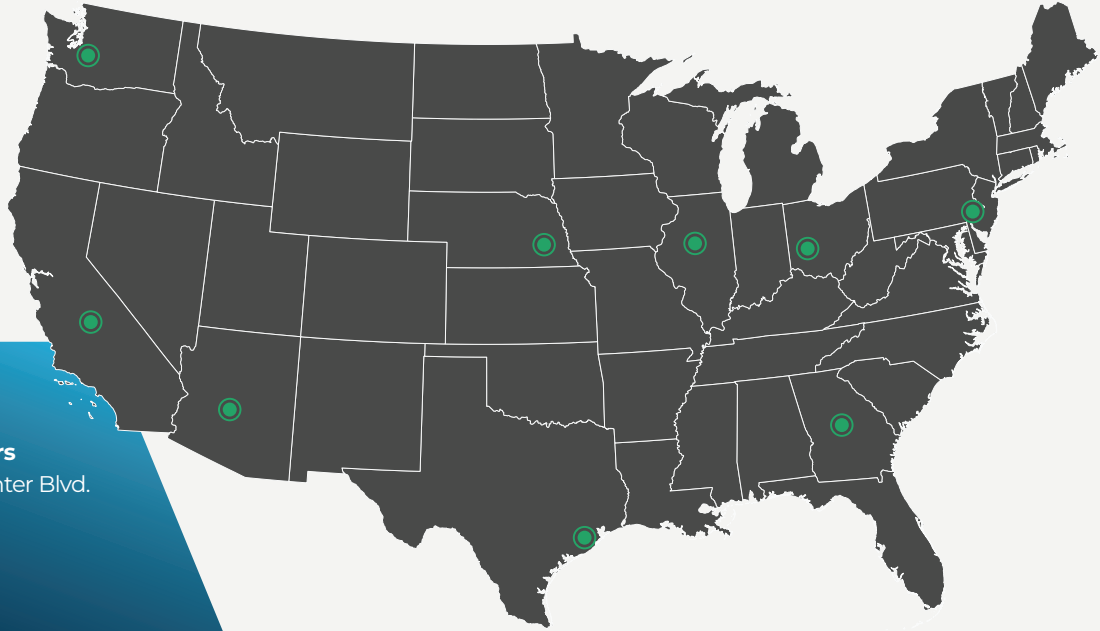

**RAPID, RESPONSIVE,
AND ALWAYS READY
FOR THE CALL**

**Central Region
World Headquarters**

2377 Commerce Center Blvd.
Suite B
Fairborn, OH 45324
P: 937.223.0703
F: 937.223.2818

Midcentral Region

836 Aspen St.
Seward, NE 68434
P: 309.857.3544
F: 309.697.0399

Midwest Region

1610 W. Altorfer Dr.
Peoria, IL 61615
P: 309.697.0389
F: 309.697.0399

Northeast Region

4080 Blanche Road
Bensalem, PA 19020
P: 215.447.8152
F: 215.447.8162

Northwest Region

3126 C ST - NE
Auburn, WA. 98002
P: 253.256.6703
F: 559.266.3354

South Central Region

1023 Wilson Road
Clute, TX 77531
P: 979.265.3040
F: 979.265.3044

Southeast Region

8345 Grace Road
Macon, GA 31216
P: 478.738.0873
F: 478.738.0874

Southwest Region

5059 N. 54th Ave.
Glendale, AZ 85301
P: 602.753.0213
F: 602.753.0214

Western Region

4636 E. Drummond Ave.
Fresno, CA 93725
P: 559.266.8374
F: 559.266.3354

International Locations:

WCR SWEDEN AB
WCR UK LTD.

WCR Deutschland GmbH
WCR KOREA

WCR BENELUX B.V.
WCR Québec - EASTERN CANADA

wcrhx.com

For OEM-quality replacement parts
and expert service and support for
the HVAC industry, contact us today
and let's grow together.

1 800-421-4927